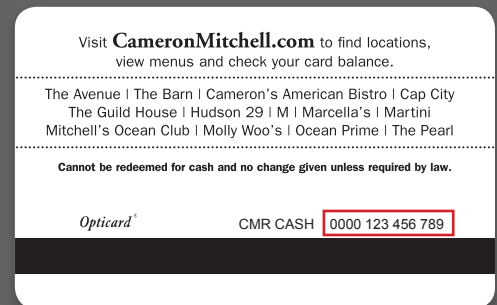

GIFT CARD BALANCE

Enter the numbers printed on your card **without spaces or dashes** to find your account balance.

If asked for a registration code, please enter the 6-digit Reg. Code or 6-digit PIN.

Not sure which numbers to enter? [Click here for examples.](#)

Card Number

OCEAN PRIME

SEAFOOD • STEAKS • COCKTAILS

A CAMERON MITCHELL RESTAURANT

GIFT CARD BALANCE

Enter the numbers printed on your card **without spaces or dashes** to find your account balance.

If asked for a registration code, please enter the 6-digit Reg. Code or 6-digit PIN.