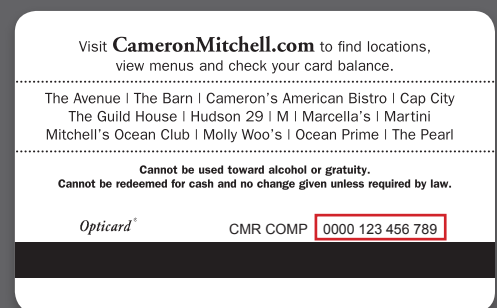

GIFT CARD BALANCE

Enter the numbers printed on your card **without spaces or dashes** to find your account balance.

If asked for a registration code, please enter the 6-digit Reg. Code or 6-digit PIN.

Not sure which numbers to enter? [Click here for examples.](#)

Card Number

OCEAN PRIME

SEAFOOD • STEAKS • COCKTAILS

A CAMERON MITCHELL RESTAURANT

GIFT CARD BALANCE

Enter the numbers printed on your card **without spaces or dashes** to find your account balance.

If asked for a registration code, please enter the 6-digit Reg. Code or 6-digit PIN.