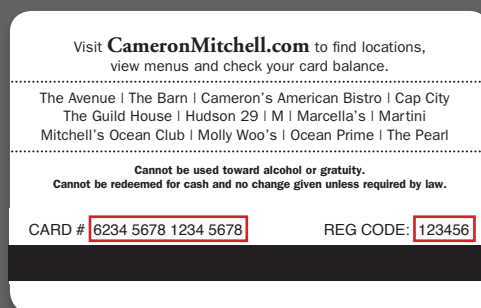

GIFT CARD BALANCE

Enter the numbers printed on your card **without spaces or dashes** to find your account balance.

If asked for a registration code, please enter the 6-digit Reg. Code or 6-digit PIN.

Not sure which numbers to enter? [Click here for examples.](#)

Card Number

OCEAN PRIME

SEAFOOD • STEAKS • COCKTAILS

A CAMERON MITCHELL RESTAURANT

GIFT CARD BALANCE

Enter the numbers printed on your card **without spaces or dashes** to find your account balance.

If asked for a registration code, please enter the 6-digit Reg. Code or 6-digit PIN.