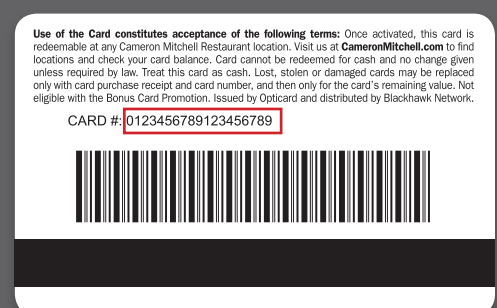

GIFT CARD BALANCE

Enter the numbers printed on your card **without spaces or dashes** to find your account balance.

If asked for a registration code, please enter the 6-digit Reg. Code or 6-digit PIN.

Not sure which numbers to enter? [Click here for examples.](#)

Card Number

OCEAN PRIME

SEAFOOD • STEAKS • COCKTAILS

A CAMERON MITCHELL RESTAURANT

GIFT CARD BALANCE

Enter the numbers printed on your card **without spaces or dashes** to find your account balance.

If asked for a registration code, please enter the 6-digit Reg. Code or 6-digit PIN.