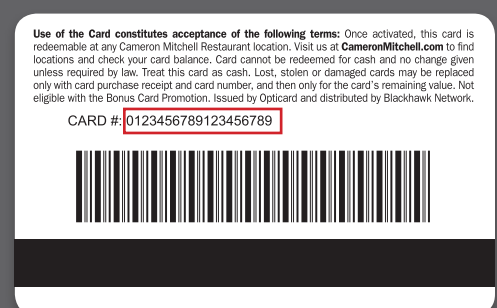

GIFT CARD BALANCE

Enter the numbers printed on your card **without spaces or dashes** to find your account balance.

If asked for a registration code, please enter the 6-digit Reg. Code or 6-digit PIN.

Not sure which numbers to enter? [Click here for examples.](#)

Card Number

OCEAN PRIME

SEAFOOD • STEAKS • COCKTAILS

A CAMERON MITCHELL RESTAURANT

GIFT CARD BALANCE

Enter the numbers printed on your card **without spaces or dashes** to find your account balance.

If asked for a registration code, please enter the 6-digit Reg. Code or 6-digit PIN.