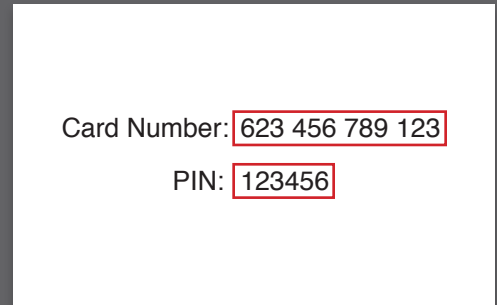

GIFT CARD BALANCE

Enter the numbers printed on your card **without spaces or dashes** to find your account balance.

If asked for a registration code, please enter the 6-digit Reg. Code or 6-digit PIN.

Not sure which numbers to enter? [Click here for examples.](#)

Card Number

OCEAN PRIME

SEAFOOD • STEAKS • COCKTAILS

A CAMERON MITCHELL RESTAURANT

GIFT CARD BALANCE

Enter the numbers printed on your card **without spaces or dashes** to find your account balance.

If asked for a registration code, please enter the 6-digit Reg. Code or 6-digit PIN.