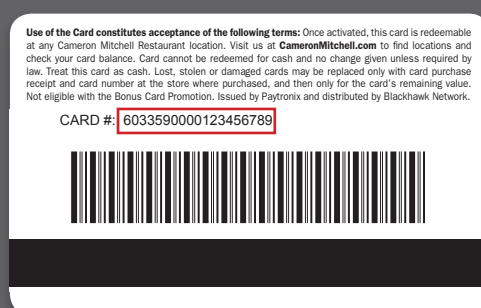

GIFT CARD BALANCE

Enter the numbers printed on your card **without spaces or dashes** to find your account balance.

If asked for a registration code, please enter the 6-digit Reg. Code or 6-digit PIN.

Not sure which numbers to enter? [Click here for examples.](#)

Card Number