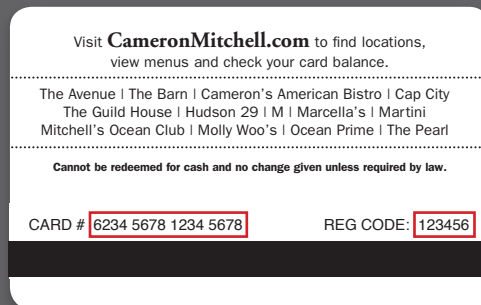

GIFT CARD BALANCE

Enter the numbers printed on your card **without spaces or dashes** to find your account balance.

If asked for a registration code, please enter the 6-digit Reg. Code or 6-digit PIN.

Not sure which numbers to enter? [Click here for examples.](#)

Card Number

OCEAN PRIME

SEAFOOD • STEAKS • COCKTAILS

A CAMERON MITCHELL RESTAURANT

GIFT CARD BALANCE

Enter the numbers printed on your card **without spaces or dashes** to find your account balance.

If asked for a registration code, please enter the 6-digit Reg. Code or 6-digit PIN.