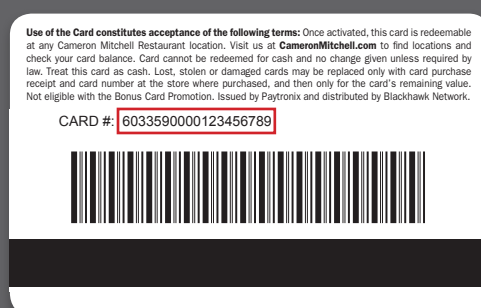

GIFT CARD BALANCE

Enter the numbers printed on your card **without spaces or dashes** to find your account balance.

If asked for a registration code, please enter the 6-digit Reg. Code or 6-digit PIN.

Not sure which numbers to enter? [Click here for examples.](#)

Card Number

OCEAN PRIME

SEAFOOD • STEAKS • COCKTAILS

A CAMERON MITCHELL RESTAURANT

GIFT CARD BALANCE

Enter the numbers printed on your card **without spaces or dashes** to find your account balance.

If asked for a registration code, please enter the 6-digit Reg. Code or 6-digit PIN.