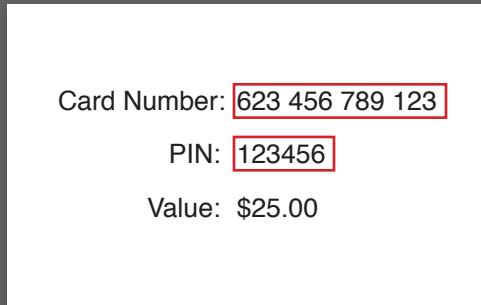

GIFT CARD BALANCE

Enter the numbers printed on your card **without spaces or dashes** to find your account balance.

If asked for a registration code, please enter the 6-digit Reg. Code or 6-digit PIN.

Not sure which numbers to enter? [Click here for examples.](#)

Card Number

OCEAN PRIME

SEAFOOD • STEAKS • COCKTAILS

A CAMERON MITCHELL RESTAURANT

GIFT CARD BALANCE

Enter the numbers printed on your card **without spaces or dashes** to find your account balance.

If asked for a registration code, please enter the 6-digit Reg. Code or 6-digit PIN.