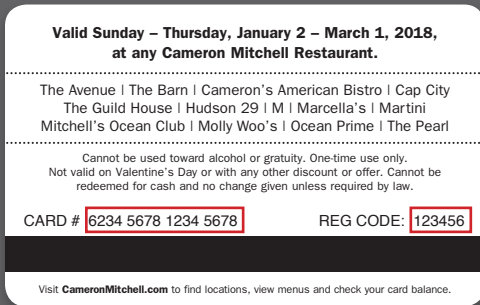

GIFT CARD BALANCE

Enter the numbers printed on your card **without spaces or dashes** to find your account balance.

If asked for a registration code, please enter the 6-digit Reg. Code or 6-digit PIN.

Not sure which numbers to enter? [Click here for examples.](#)

Card Number

OCEAN PRIME

SEAFOOD • STEAKS • COCKTAILS

A CAMERON MITCHELL RESTAURANT

GIFT CARD BALANCE

Enter the numbers printed on your card **without spaces or dashes** to find your account balance.

If asked for a registration code, please enter the 6-digit Reg. Code or 6-digit PIN.